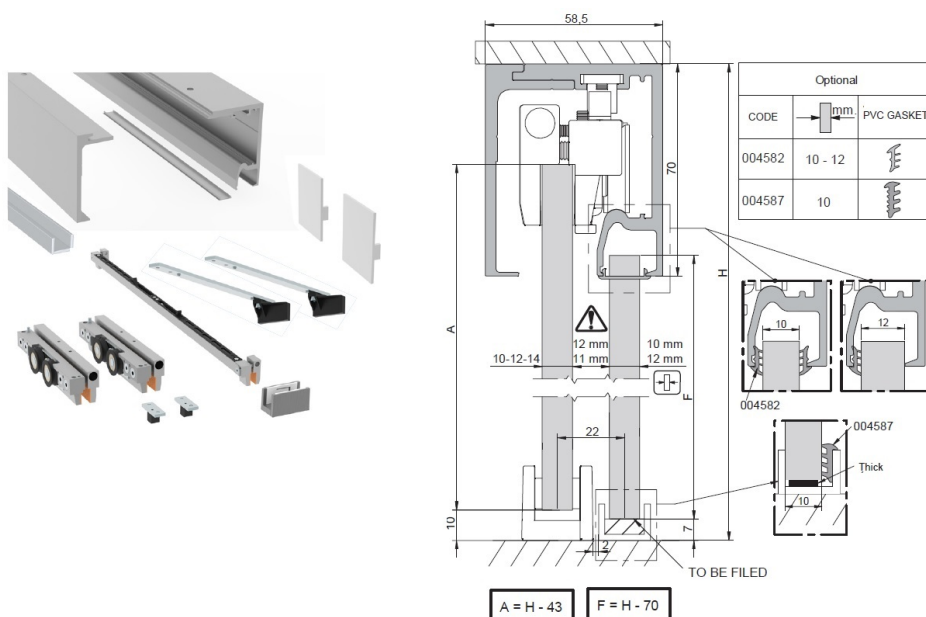

PRODUCT SHEET

Description:

Sliding Door SISO-110CFP, 2000mm, AL, Ceiling Mount, W/Soft Close, Alu Anodized, 10-14mm Glass Thickness, Max 110KG,, F/Ceiling Mount w/Fixed Side Panel, Double Soft Pro Brake

Item number:

28.29.564-0

Units	Box	Carton	HS Code	Barcode
Set	1	1	8302415000	
				5704866487733

SISO A/S
Mileparken 11
DK-2740 Skovlunde
Denmark
VAT: DK 24786013

Phone +45 45 830 900
www.siso.dk
siso@siso.dk